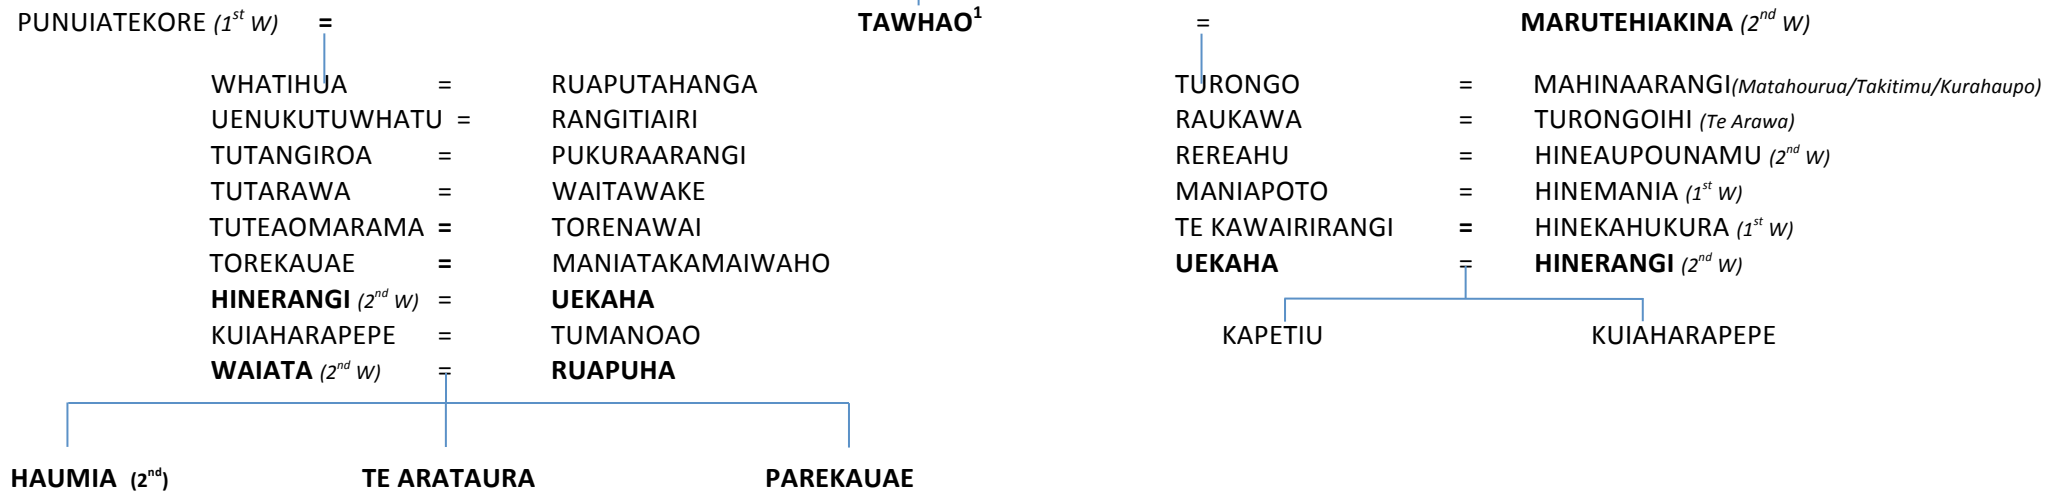

WHAKAPAPA O NGATI UEKAHA

KO TAINUI

HOTUROA	=	WHAKAOTIRANGI
HOTUOPE	=	HINEIHI
HOTUAWHIO	=	TAPURANGI
HOTUMATAPU	=	HINERAKI
MOTAI	=	PAREAURU
UENGA	=	KAHUPEKE
RAKAMAOMAO	=	TAIAROHIA
KAKATI	=	HINEURURANGI <i>(Kurahaupo)</i>

¹ In some whakapapa Punuiatekore is recorded as the mother of Turongo and Marutehiakina as the mother of Whatihua. Puniatekore and Marutehiakina were sisters.